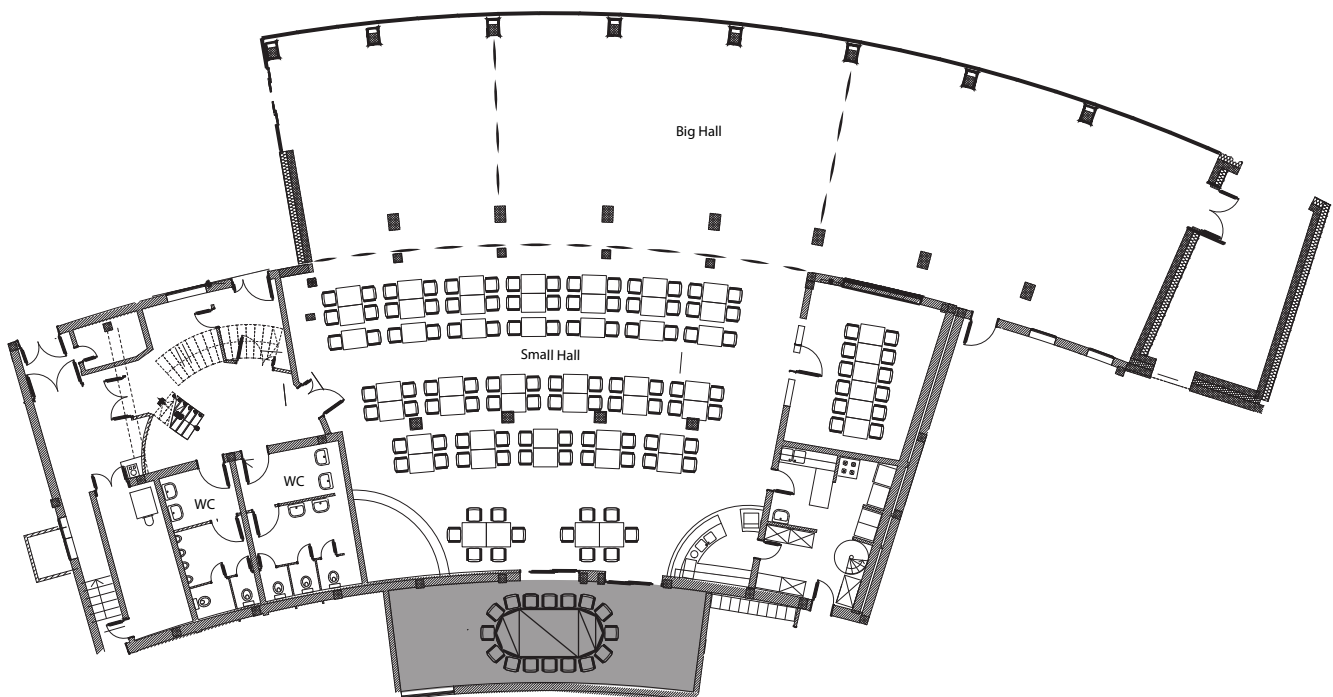

BED SIZE
180 x 200 cm

ROOM SIZE
30 m²

Tradition with a modern touch.

RESTAURANT HOTEL ARENA

Culinary enthusiasts are welcome to a locally colored breakfast, to our comfy restaurant and to a café with an outdoor terrace overlooking the Pohorje slopes.

LOBBY BAR

The elegant, cozy lobby bar pleasantly warmed by two fireplaces and a comfortable layout. The outdoor terrace is another alternative for all those who love the Pohorje air.

CONFERENCE ROOM

Hotel Arena offers a conference room featuring all necessary equipment. It can host up to 400 persons. It comes equipped with LCD projectors, adjustable projection screens, flip charts, lectern and platforms, surround sound and of course wireless internet.

Hall name	Size	Board	U-shape	Class	Theater	Banquet	Half day	Full day
1. 1/3	90m ²	30	35	45	60	50	150,00€	250,00€
2. 2/3	190m ²	-	-	100	130	150	250,00€	350,00€
3. Big	280m ²	-	-	140	280	150	700,00€	1000,00€
4. Small	200m ²	40	40	40	100	100	350,00€	500,00€
5. Complete	480m ²	-	-	180	350	250	1000,00€	1300,00€