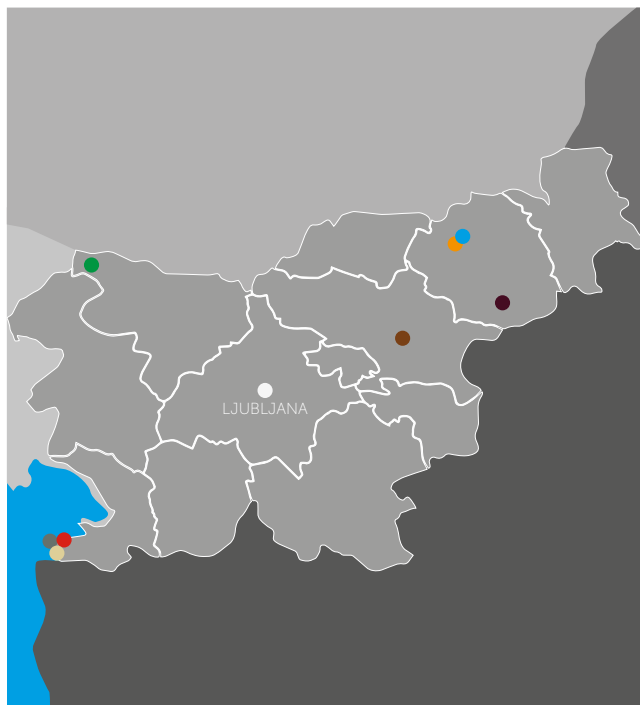

HOTEL ARENA
★★★★

FACTS & INFORMATION

LOCATION

Hotel Arena is at home in the embrace of the Pohorje forests, just a few minutes from the center of Maribor. Discover the ski slopes and nature that surrounds Hotel Arena.

EUROTAS DESTINATIONS

- Boutique Hotel Portorose **** superior
- Barbara Piran Beach Hotel *** superior
- Hotel Piran ****
- Hotel Evropa ****
- Hotel Arena Maribor **** superior
- Hotel Piramida Maribor ****
- Hotel Ptuj *** superior
- Hotel Kranjska Gora ****

PUBLIC TRANSPORT

8 km
Railway station Maribor

8 km
Bus station at Maribor center

10 m
The nearest parking

CLOSEST AIRPORTS

- Airport Graz - 60 km
- Airport Jože Pučnik Ljubljana - 129 km
- Airport Zagreb - 130 km
- Airport Klagenfurt - 180 km

- TABOR SPORTS HALL (5,1KM FROM HOTEL ARENA)

- DRAŠ SPORTS CENTER HALL (350M FROM HOTEL ARENA)

FOOTBALL FIELDS MARIBOR

- PLAY GREEN POHORJE (600M FROM HOTEL ARENA)

- TABOR (5KM FROM HOTEL ARENA)

- LIMBUŠ (4,5KM FROM HOTEL ARENA)