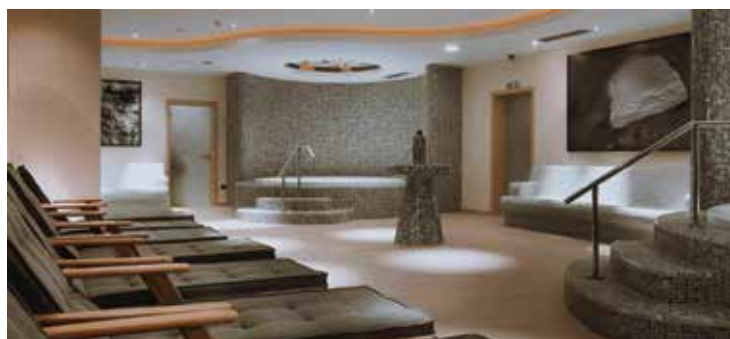

ARENA WELLNESS & SPA

The wellness of Hotel Arena offers a wide variety of massages with top cosmetic product. Guest can use a Finnish sauna, extrem Finnish sauna, infrared sauna, an ice cave and a steam bath.

For more info head over to www.eh.si/hotel-arena/ or write us at arena@eh.si.